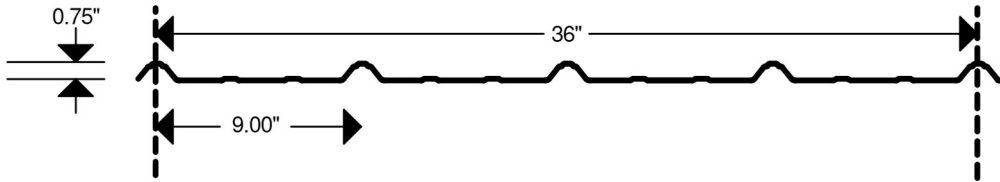

Available in both 29 gauge (grade 80) and 26 gauge (grade 50) Galvalume in 24 different colors.

----- **General Information** -----

Coverage: The Majestic Rib offers 36 inches of actual coverage with a $\frac{3}{4}$ " rib height